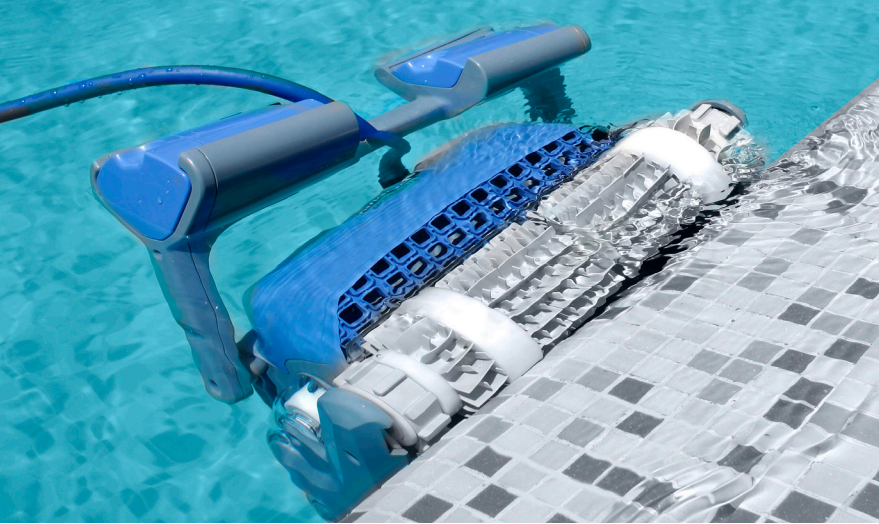

## *About Maytronics*

Nobody knows robotic pool cleaners like Maytronics – the company behind top-selling Dolphin robots.

For more than 30 years, we have been developing robotic cleaning solutions for

## The Dolphin Difference

The Dolphin Supreme family of robotic cleaners was designed with the pool owner in mind – powerful performance coupled with Dolphin exclusive features that you won't find in any other cleaner! Real solutions for real pool challenges.

### It's a difference that you can see

The Dolphin scrubs pool surfaces and vacuums away debris, leaving you with a sparkling clean pool.